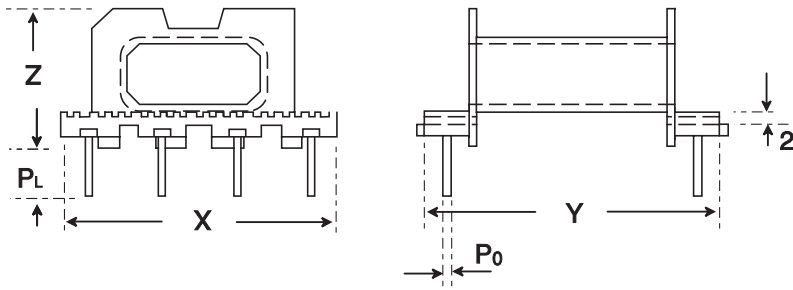

TYPE H<sub>3</sub>

Shown EFD 25

## EFD Coilformers 59-720/740/760

Part No.	Type	Dimensions			Winding Data		No. of sections
		'X'	'Y'	'Z'	A <sub>N</sub> (mm <sup>2</sup> )	I <sub>N</sub> (mm)	
59-720-76	H <sub>3</sub>	16.0	16.5	8.0	15.6	29.0	Single
59-740-76	H <sub>3</sub>	21.0	20.0	10.0	27.9	40.0	Single
59-760-76	H <sub>3</sub>	26.0	26.0	12.4	41.2	50.0	Single

Pin Details						Material	Clip Part Number
No. of	P <sub>0</sub>	P <sub>1</sub>	P <sub>2</sub>	P <sub>3</sub>	P <sub>L</sub>		
8	0.7/0.5	3.75	11.25	13.75	3.5	Glass filled Nylon 66	76-070-95
8	0.7/0.5	5.00	15.00	17.50	3.5	Glass filled Nylon 66	76-071-95
10	0.7/0.5	5.00	20.00	22.50	3.5	Glass filled Nylon 66	76-072-95