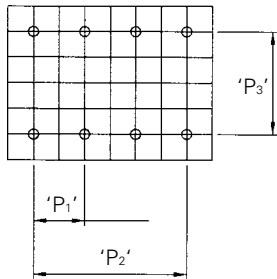

TYPE H<sub>3</sub>

Shown EFD 25

## EFD Coilformers 59-720/740/760

Part No.	Type	Dimensions			Winding Data		No. of sections
		'X'	'Y'	'Z'	A <sub>N</sub> (mm <sup>2</sup> )	I <sub>N</sub> (mm)	
59-720-76	H <sub>3</sub>	16.0	16.5	8.0	15.6	29.0	Single
59-740-76	H <sub>3</sub>	21.0	20.0	10.0	27.9	40.0	Single
59-760-76	H <sub>3</sub>	26.0	26.0	12.4	41.2	50.0	Single

Pin Details						Material	Clip Part Number
No. of	P <sub>0</sub>	P <sub>1</sub>	P <sub>2</sub>	P <sub>3</sub>	P <sub>L</sub>		
8	0.7/0.5	3.75	11.25	13.75	3.5	Glass filled Nylon 66	76-070-95
8	0.7/0.5	5.00	15.00	17.50	3.5	Glass filled Nylon 66	76-071-95
10	0.7/0.5	5.00	20.00	22.50	3.5	Glass filled Nylon 66	76-072-95